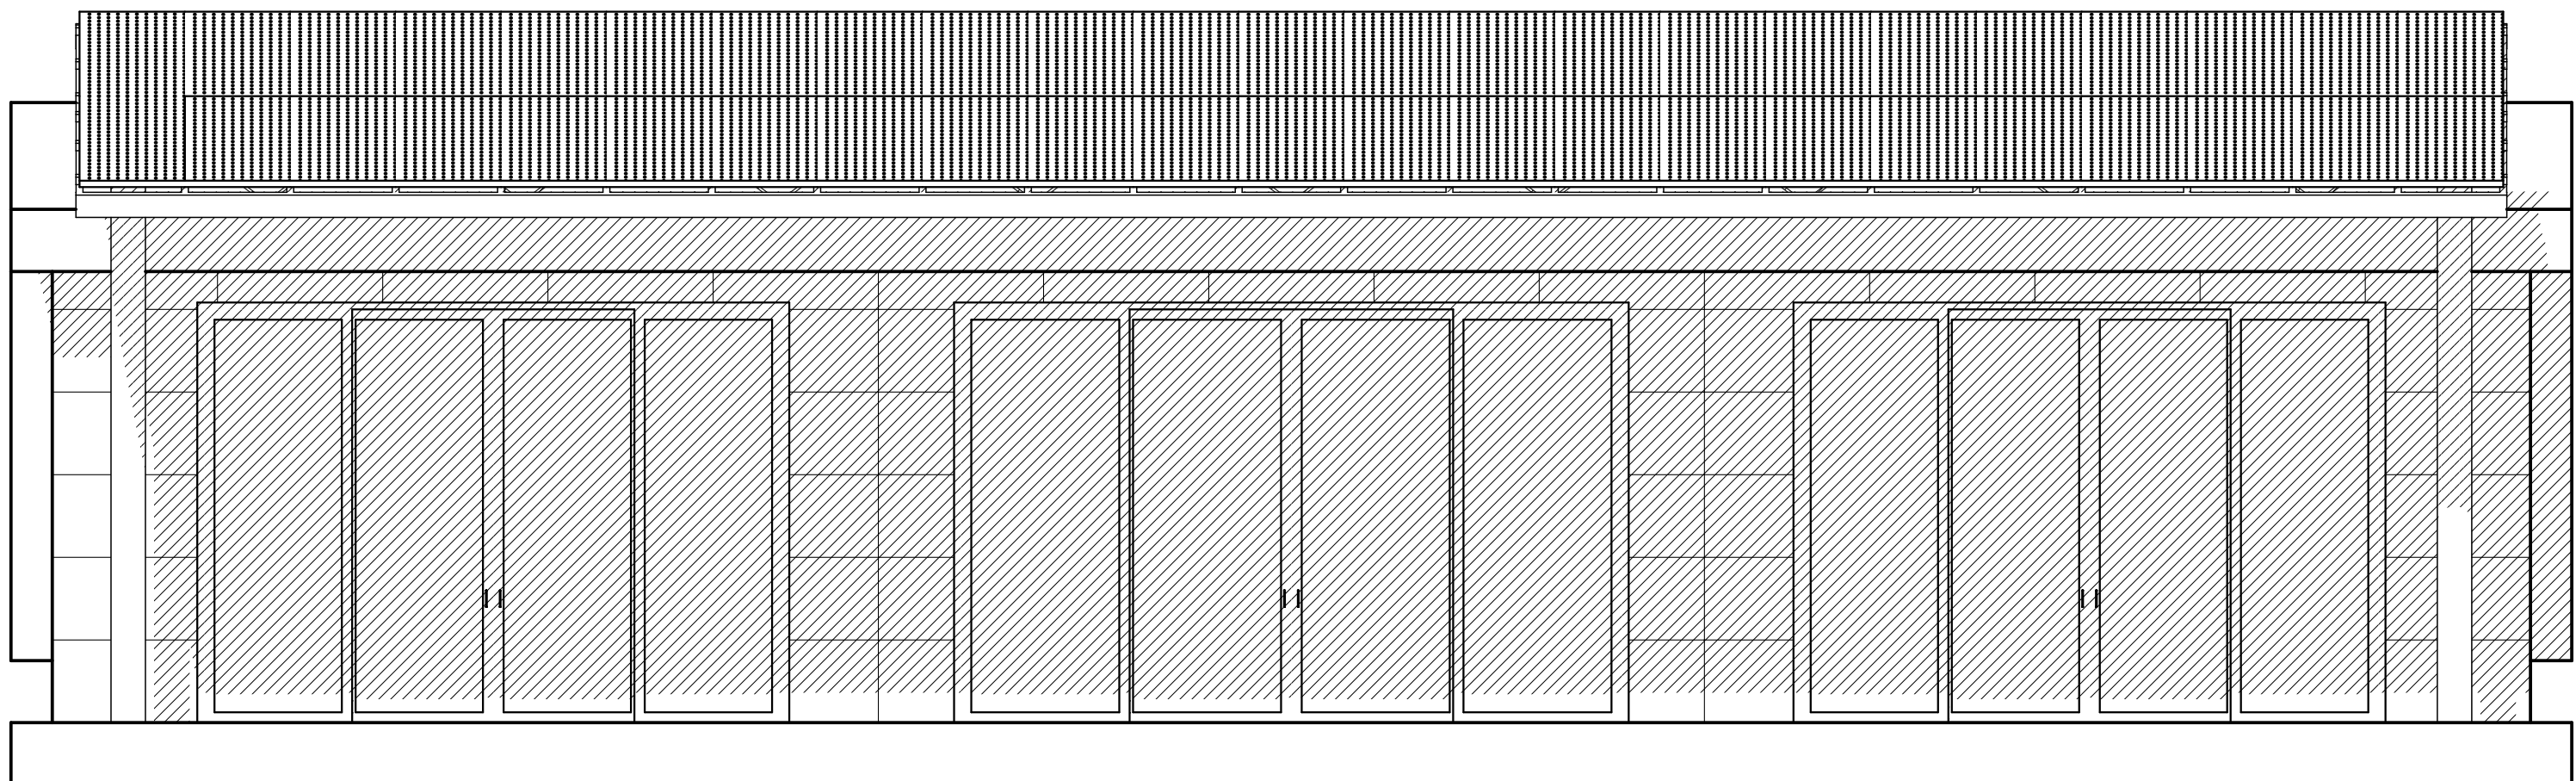

silva
studios
ARCHITECTURE

WEST ELEVATION

SOUTH ELEVATION

THE PEOPLES HOUSE
CALIFORNIA

0804 8/7/08

A2

ELEVATIONS
1/4" = 1'-0"